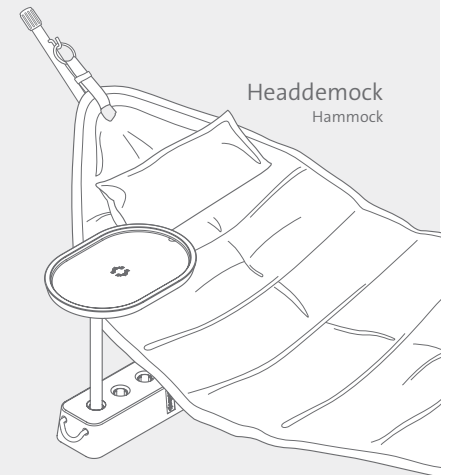

+ BRICK'S BUDDY

Paletti
Lounge set

Headdemock
Hammock

FATBOY.COM