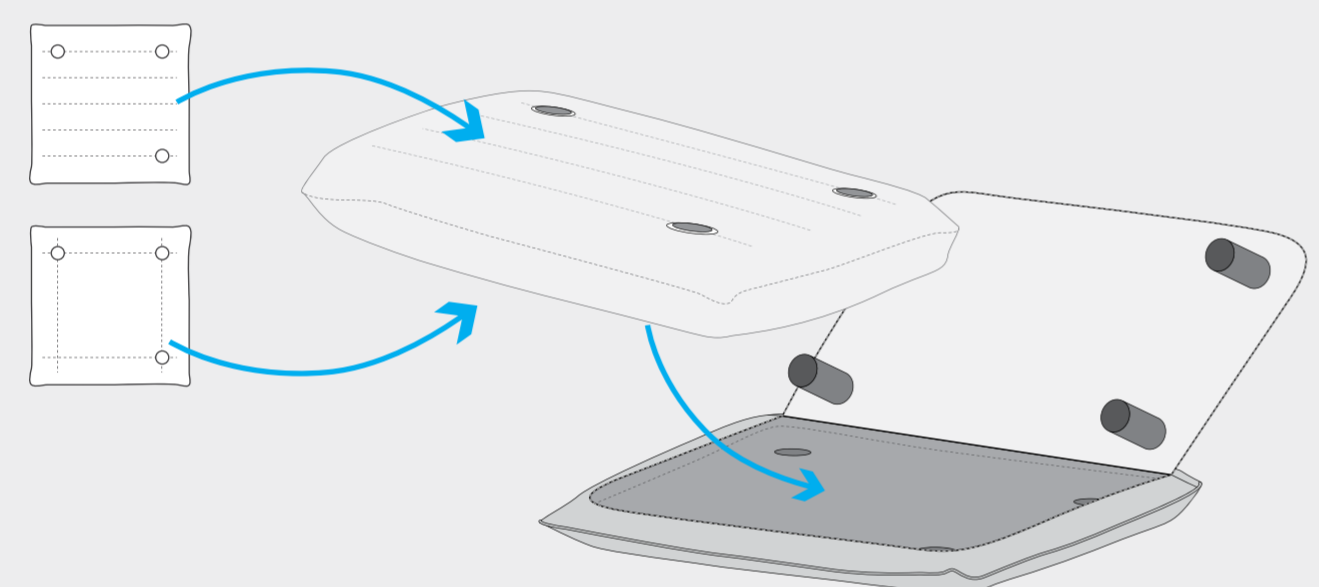

PALETTI CLEANING MANUAL

Fatboy.

STEP 1

STEP 2

STEP 3

STEP 4

STEP 5

STEP 6

STEP 7

STEP 8

STEP 9

STEP 10

STEP 11

STEP 12

STEP 13

STEP 14

STEP 15

STEP 16

STEP 17