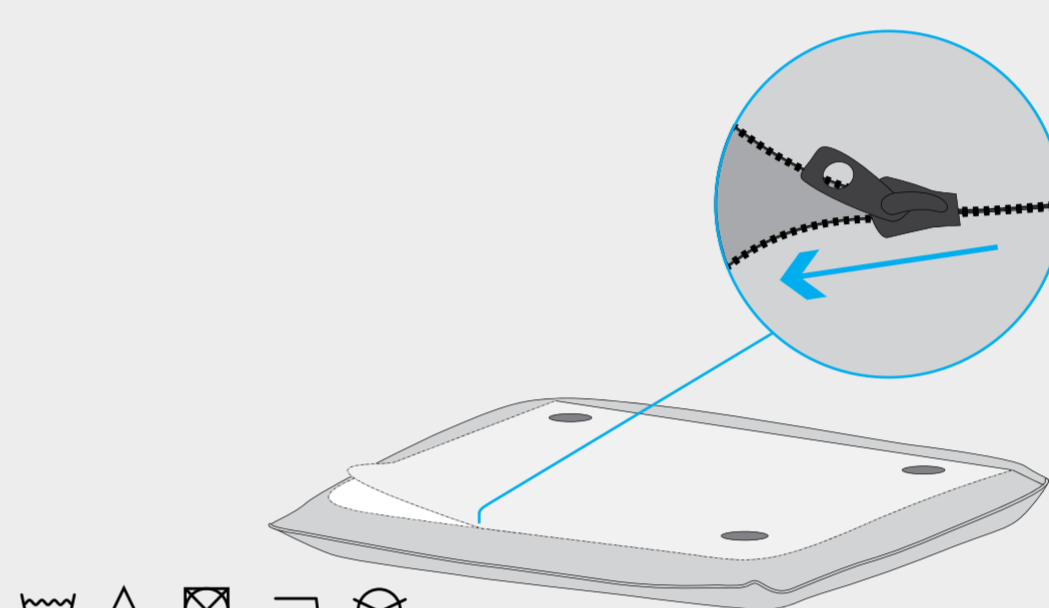

PALETTI CLEANING MANUAL

Fatboy.

STEP 1

STEP 2

STEP 3

STEP 4

STEP 5

STEP 6

STEP 7

STEP 8

STEP 9

STEP 10

STEP 11

STEP 12

STEP 13

STEP 14

STEP 15

STEP 16

STEP 17