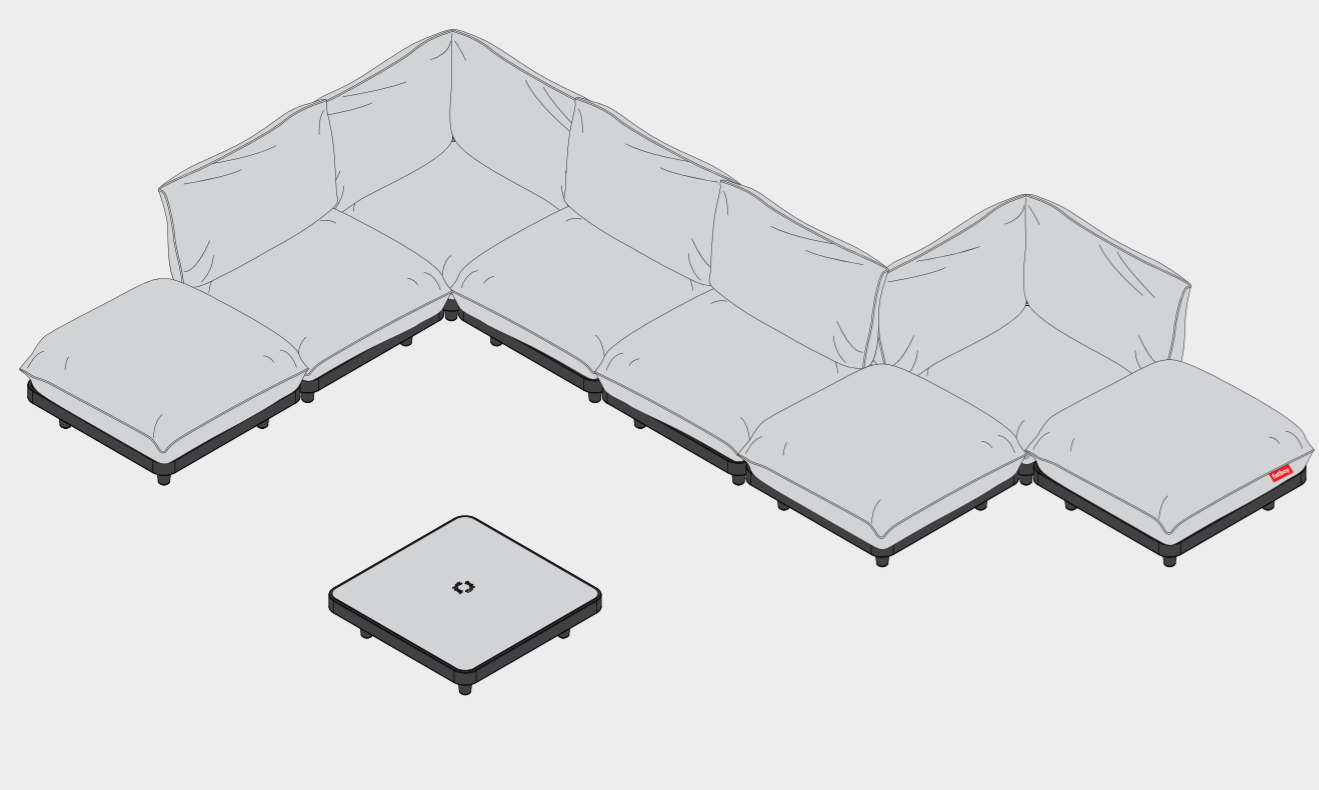

PALETTI CLEANING MANUAL

Fatboy.