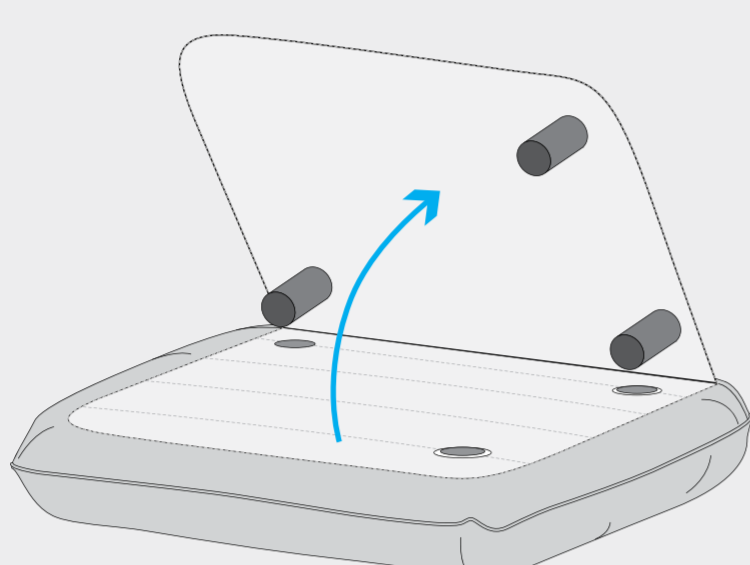

PALETTI CLEANING MANUAL

Fatboy.

STEP 1

STEP 2

STEP 3

STEP 4

STEP 5

STEP 6

STEP 7

STEP 8

STEP 9

STEP 10

STEP 11

STEP 12

STEP 13

STEP 14

STEP 15

STEP 16

STEP 17