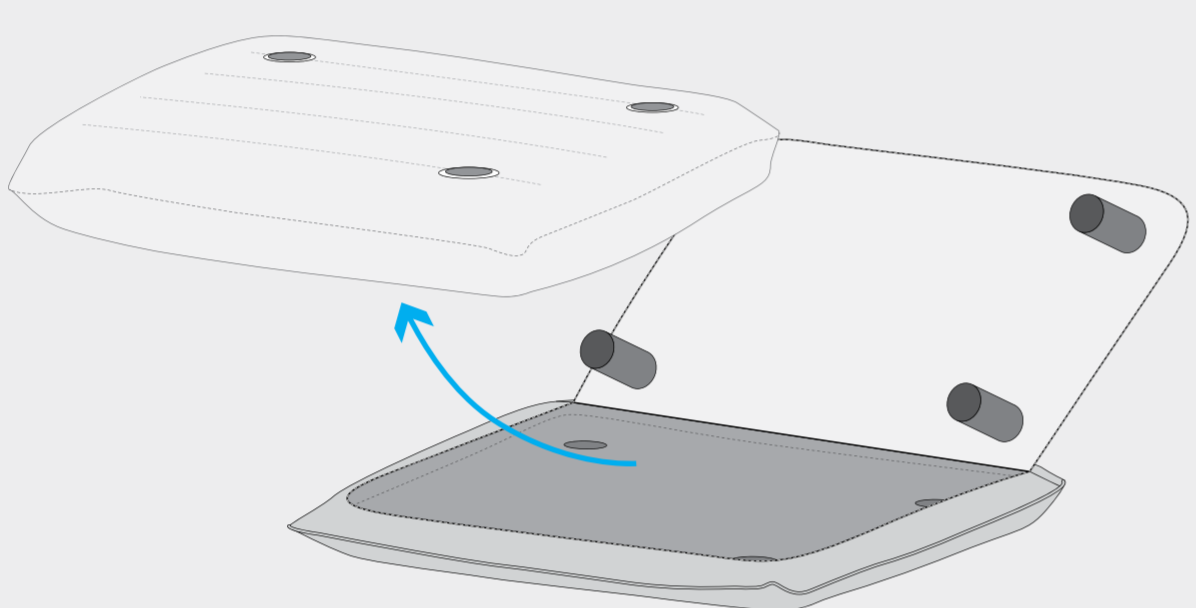

PALETTI CLEANING MANUAL

Fatboy.

STEP 1

STEP 2

STEP 3

STEP 4

STEP 5

STEP 6

STEP 7

STEP 8

STEP 9

STEP 10

STEP 11

STEP 12

STEP 13

STEP 14

STEP 15

STEP 16

STEP 17