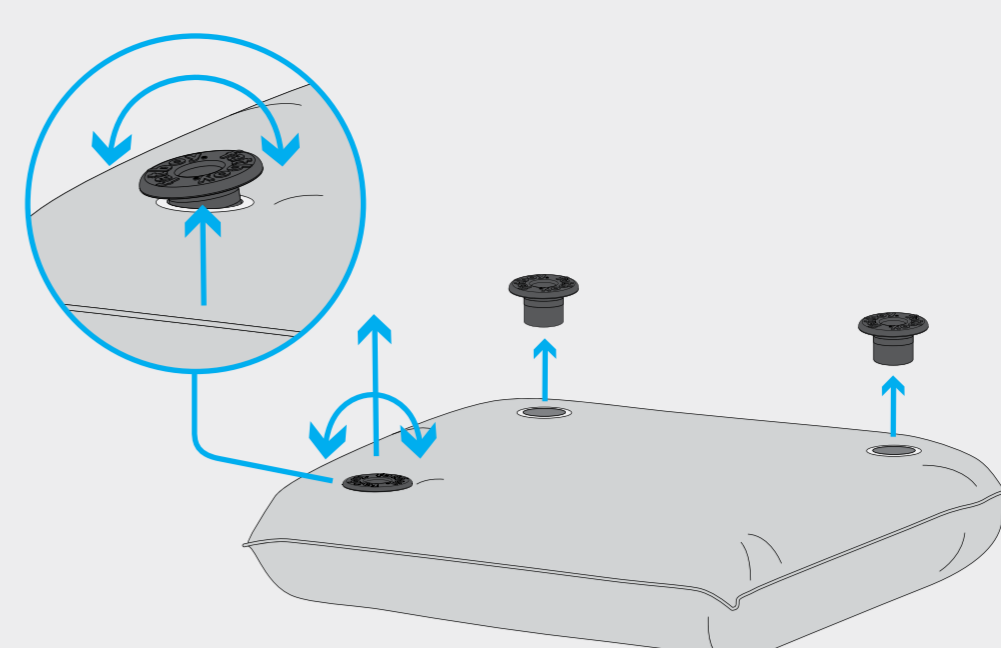

PALETTI CLEANING MANUAL

Fatboy.

STEP 1

STEP 2

STEP 3

STEP 4

STEP 5

STEP 6

STEP 7

STEP 8

STEP 9

STEP 10

STEP 11

STEP 12

STEP 13

STEP 14

STEP 15

STEP 16

STEP 17