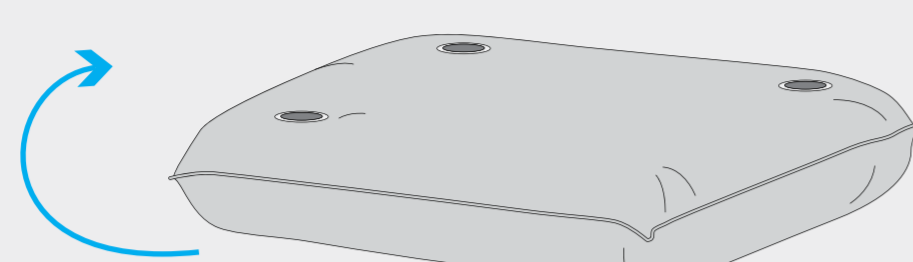

PALETTI CLEANING MANUAL

Fatboy.

STEP 1

STEP 2

STEP 3

STEP 4

STEP 5

STEP 6

STEP 7

STEP 8

STEP 9

STEP 10

STEP 11

STEP 12

STEP 13

STEP 14

STEP 15

STEP 16

STEP 17