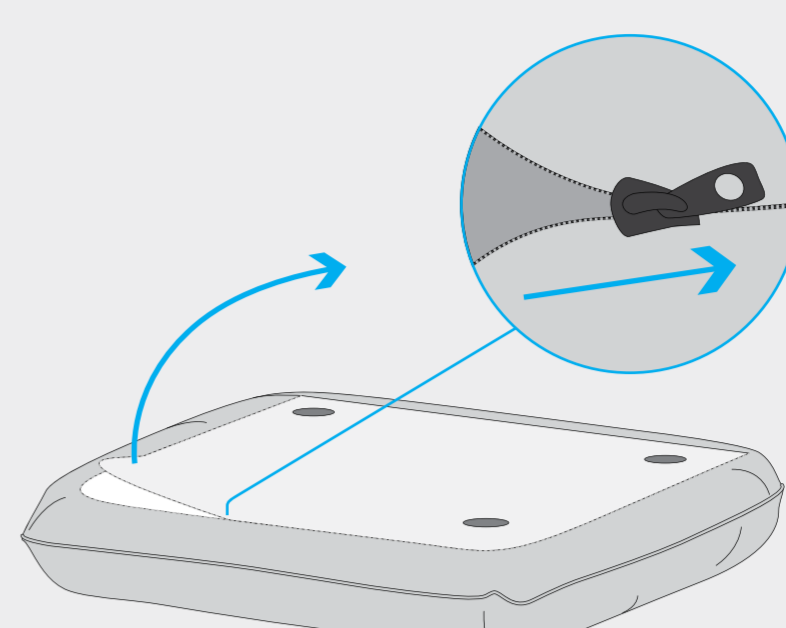

PALETTI CLEANING MANUAL

Fatboy.

STEP 1

STEP 2

STEP 3

STEP 4

STEP 5

STEP 6

STEP 7

STEP 8

STEP 9

STEP 10

STEP 11

STEP 12

STEP 13

STEP 14

STEP 15

STEP 16

STEP 17