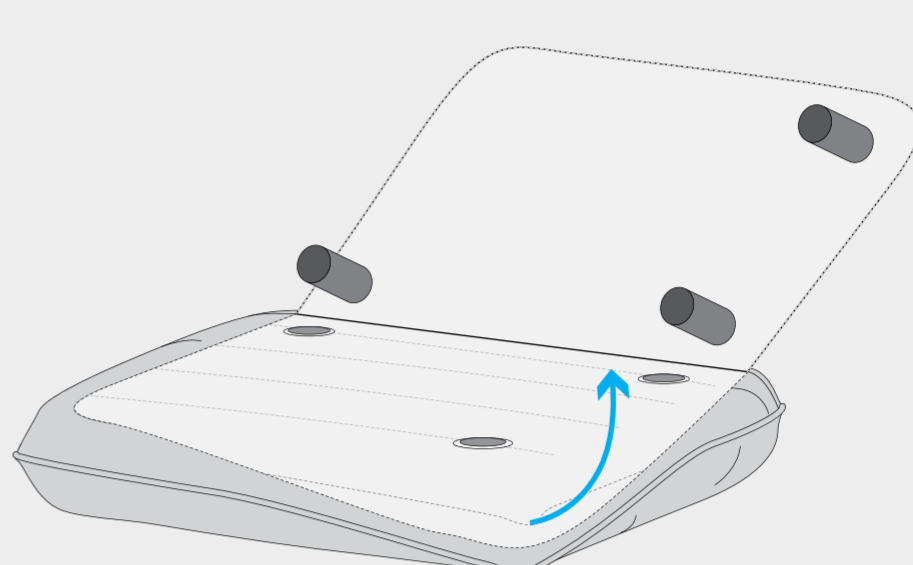

PALETTI CLEANING MANUAL

Fatboy.

STEP 1

STEP 2

STEP 3

STEP 4

STEP 5

STEP 6

STEP 7

STEP 8

STEP 9

STEP 10

STEP 11

STEP 12

STEP 13

STEP 14

STEP 15

STEP 16

STEP 17