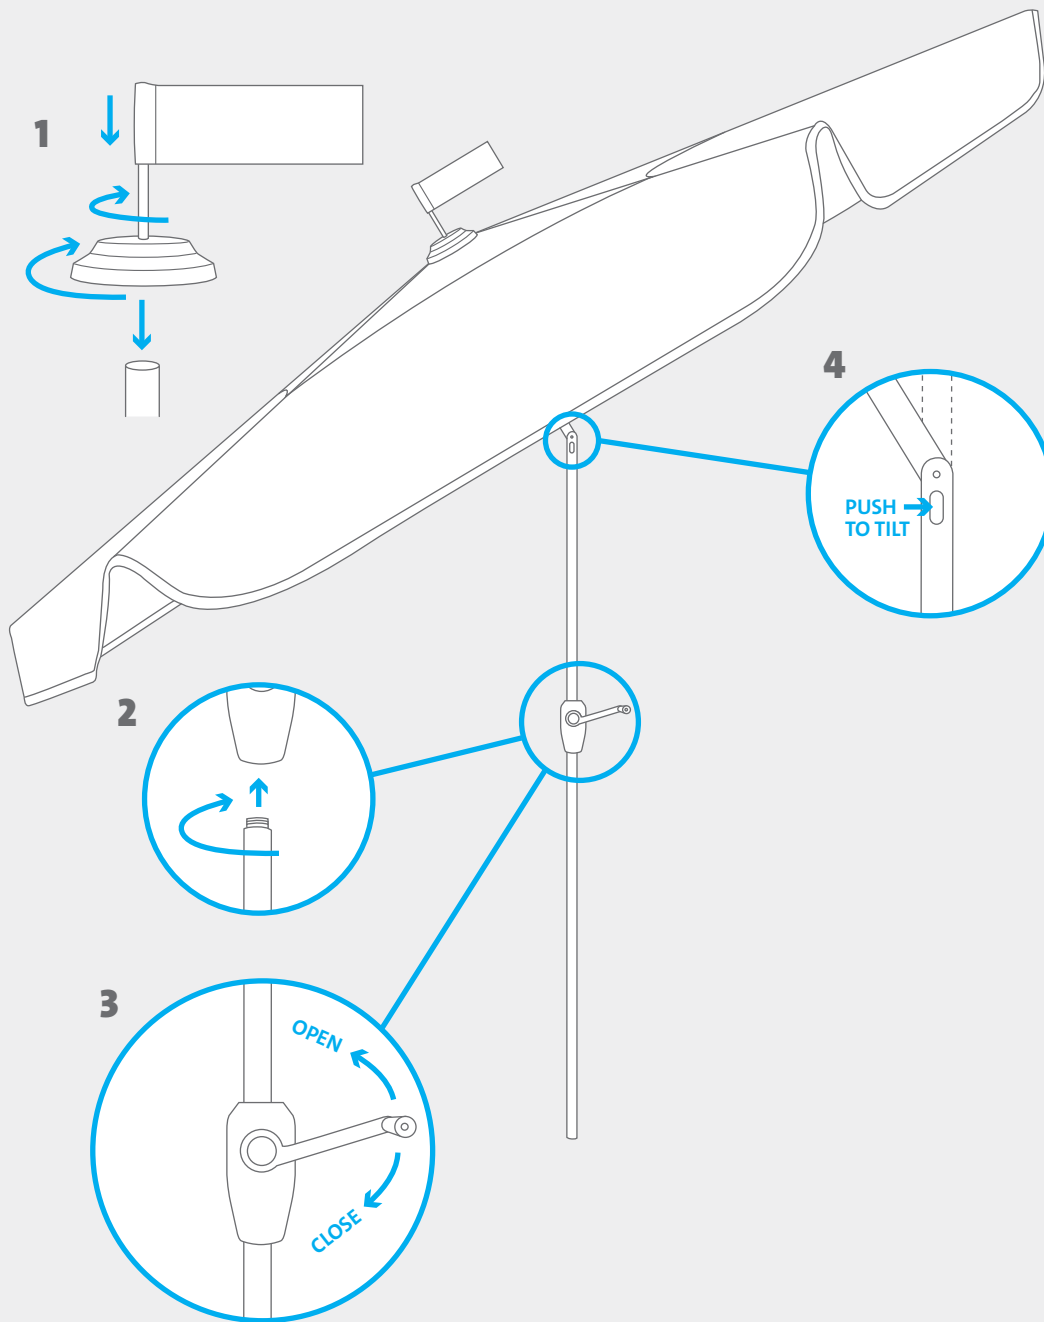

SUNSHADY PARASOL FOR DUMMIES

CONTENTS OF THIS BOX

SAFETY NOTES IMPORTANT!

Always close/put down the parasol when not in use.
 Do not use or assemble the parasol in heavy winds, rain, thunderstorms or if it's snowing.
 In these weather conditions, we recommend to fold down or disassemble the parasol.
 Disassemble by following the setup steps in reverse.