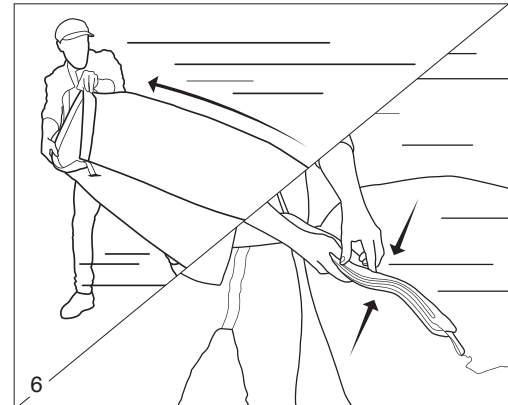

Lamzac®

fatboy

guide to relaxation